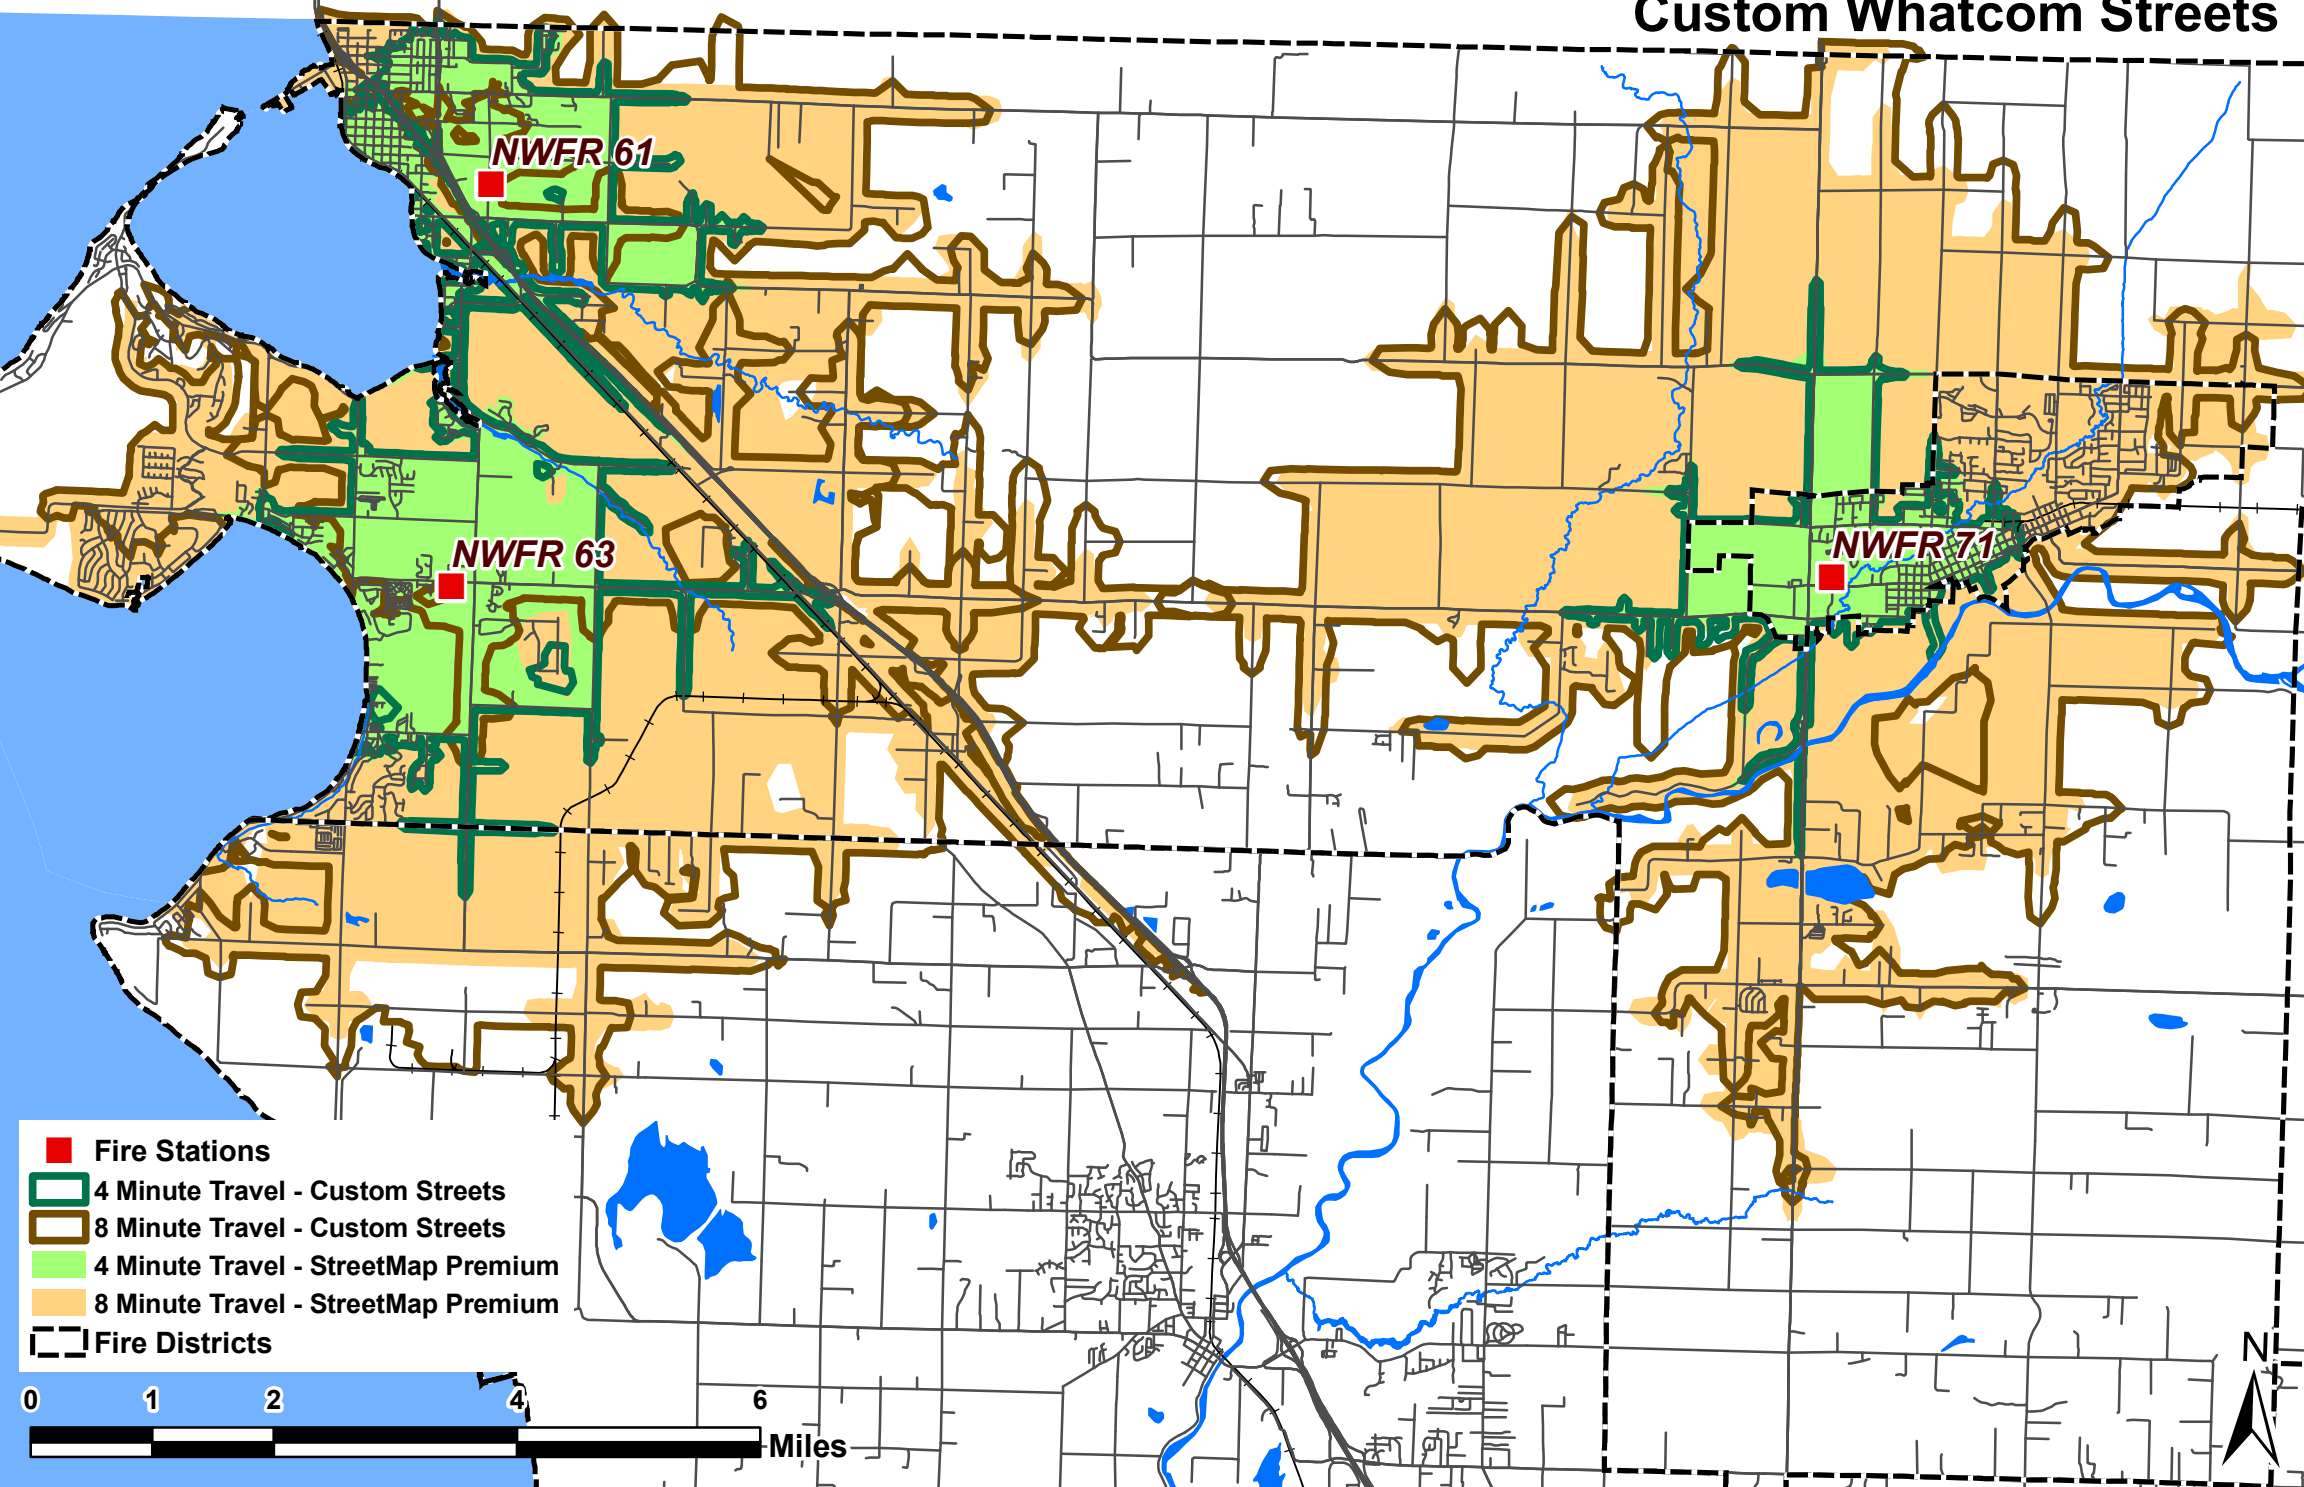

Fire District 21, Whatcom County, WA

Time-based Travel Comparison

StreetMap Premium Streets

Custom Whatcom Streets

- Fire Stations
- 4 Minute Travel - Custom Streets
- 8 Minute Travel - Custom Streets
- 4 Minute Travel - StreetMap Premium
- 8 Minute Travel - StreetMap Premium
- ▭ Fire Districts