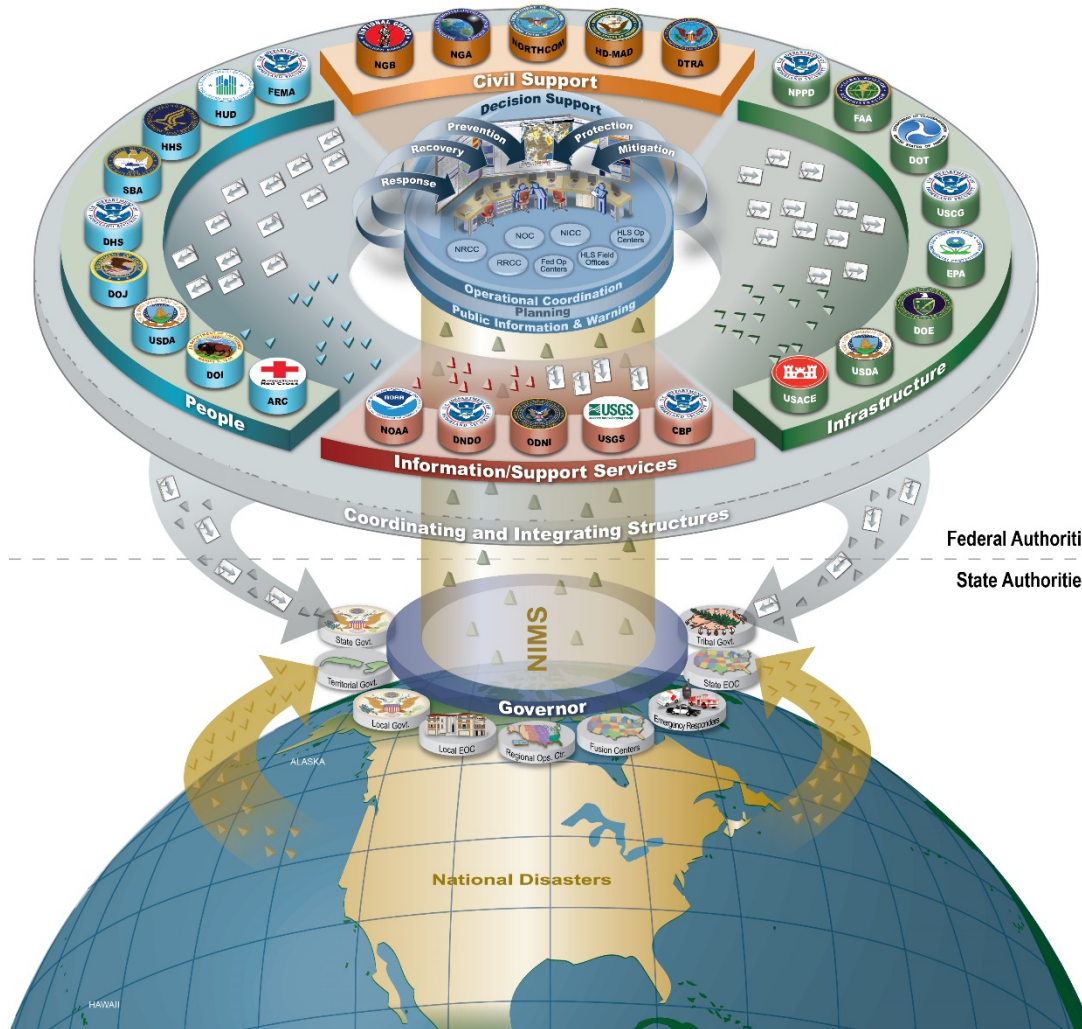

Welcome to the National Geospatial Preparedness Summit

August 4-5, 2015
Washington, DC

Community Model

Geospatial CONOPS Community Model

05/10/12

Federal Authorities
State Authorities

Key

- ▲ Data
- ▼ Reports

Who's Here?

❖ 150 practitioners from across the Nation

NGPS Participants

■ Local ■ State ■ Federal ■ NGO ■ Other

Where are We From?

Why Are We Here?

- ❖ Forge collaboration
- ❖ Improve communication
- ❖ Gain knowledge, skills, and ideas
- ❖ Evolve from generating maps to creating decision support tools
- ❖ Develop solutions and apply location-enabled decision support