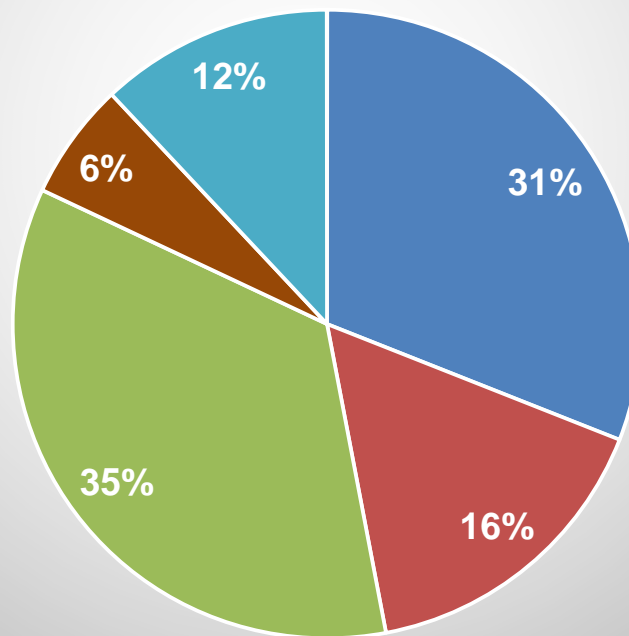

Welcome to the National Geospatial Preparedness Summit

August 4-5, 2015
Washington, DC

Community Model

Geospatial CONOPS Community Model

05/10/12

Federal Authorities
State Authorities

Key

- ▲ Data
- ▼ Reports

Who's Here?

❖ 150 practitioners from across the Nation

NGPS Participants

■ Local ■ State ■ Federal ■ NGO ■ Other

Where are We From?

Why Are We Here?

- ❖ Forge collaboration
- ❖ Improve communication
- ❖ Gain knowledge, skills, and ideas
- ❖ Evolve from generating maps to creating decision support tools
- ❖ Develop solutions and apply location-enabled decision support