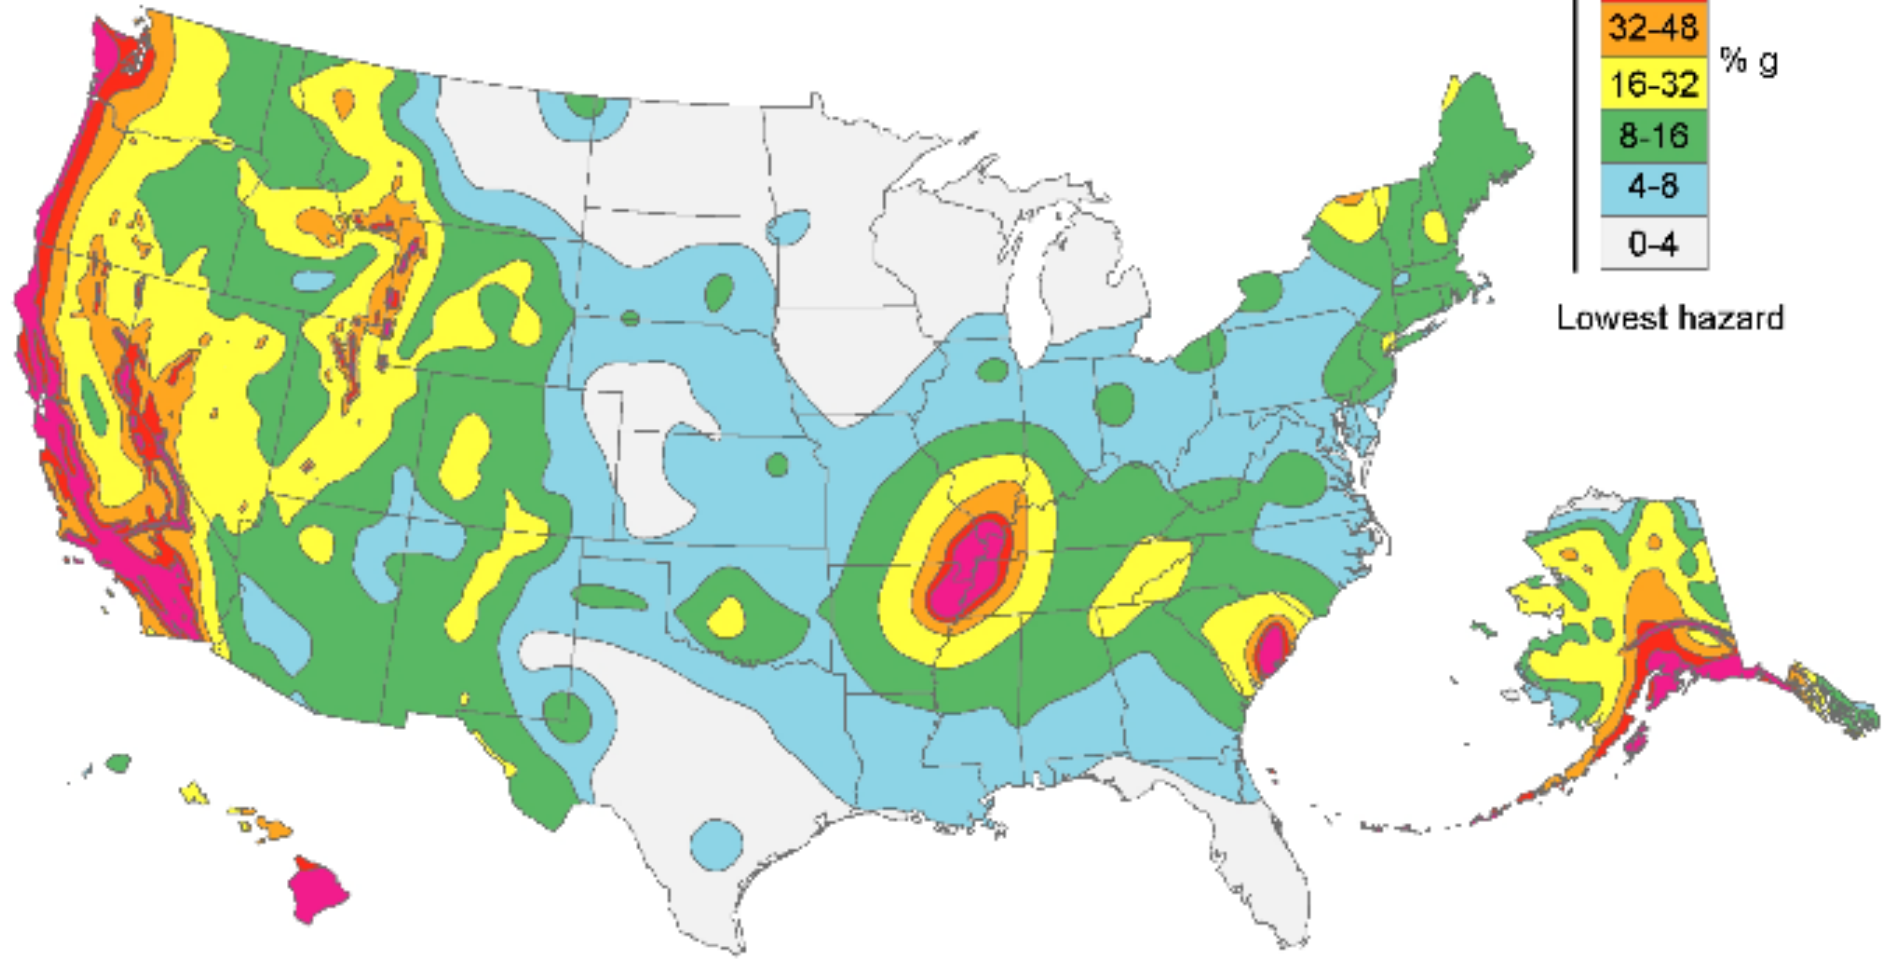

# Integrating Intelligence and Technology to Drive Operational Planning

David B. Kang, Director

FEMA, Response Planning and Exercise Division

Unstructured

Structured

Planning and Technology

Uncertainty

Forecast